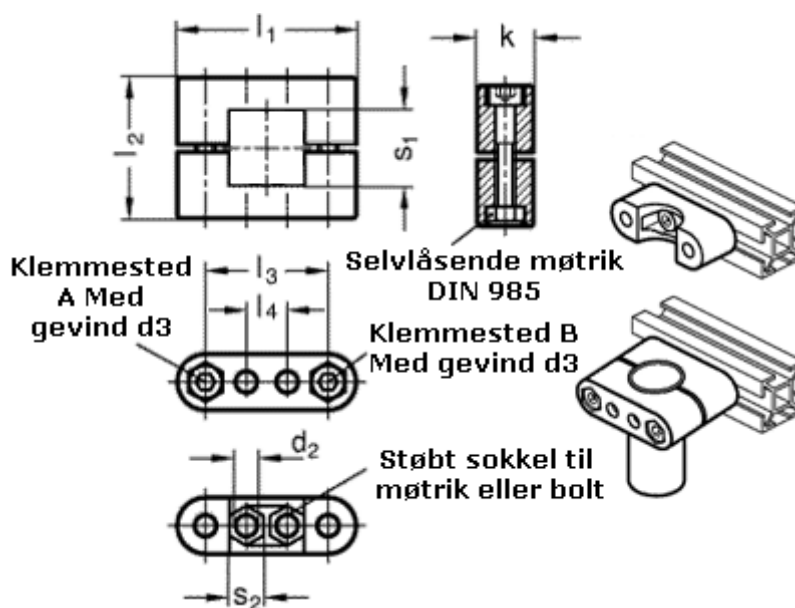

Article number: 20231V252SW

Description: E+G

Tube supports GN231-V25-22-SW

Measures

$d_2 = 8.5$

$s_2 = 13$

$d_3 = M 8$

$k = 22$

$l_1 = 70$

$l_2 = 55$

$l_3 = 48$

$l_4 = 16$

$s_1 = 25$